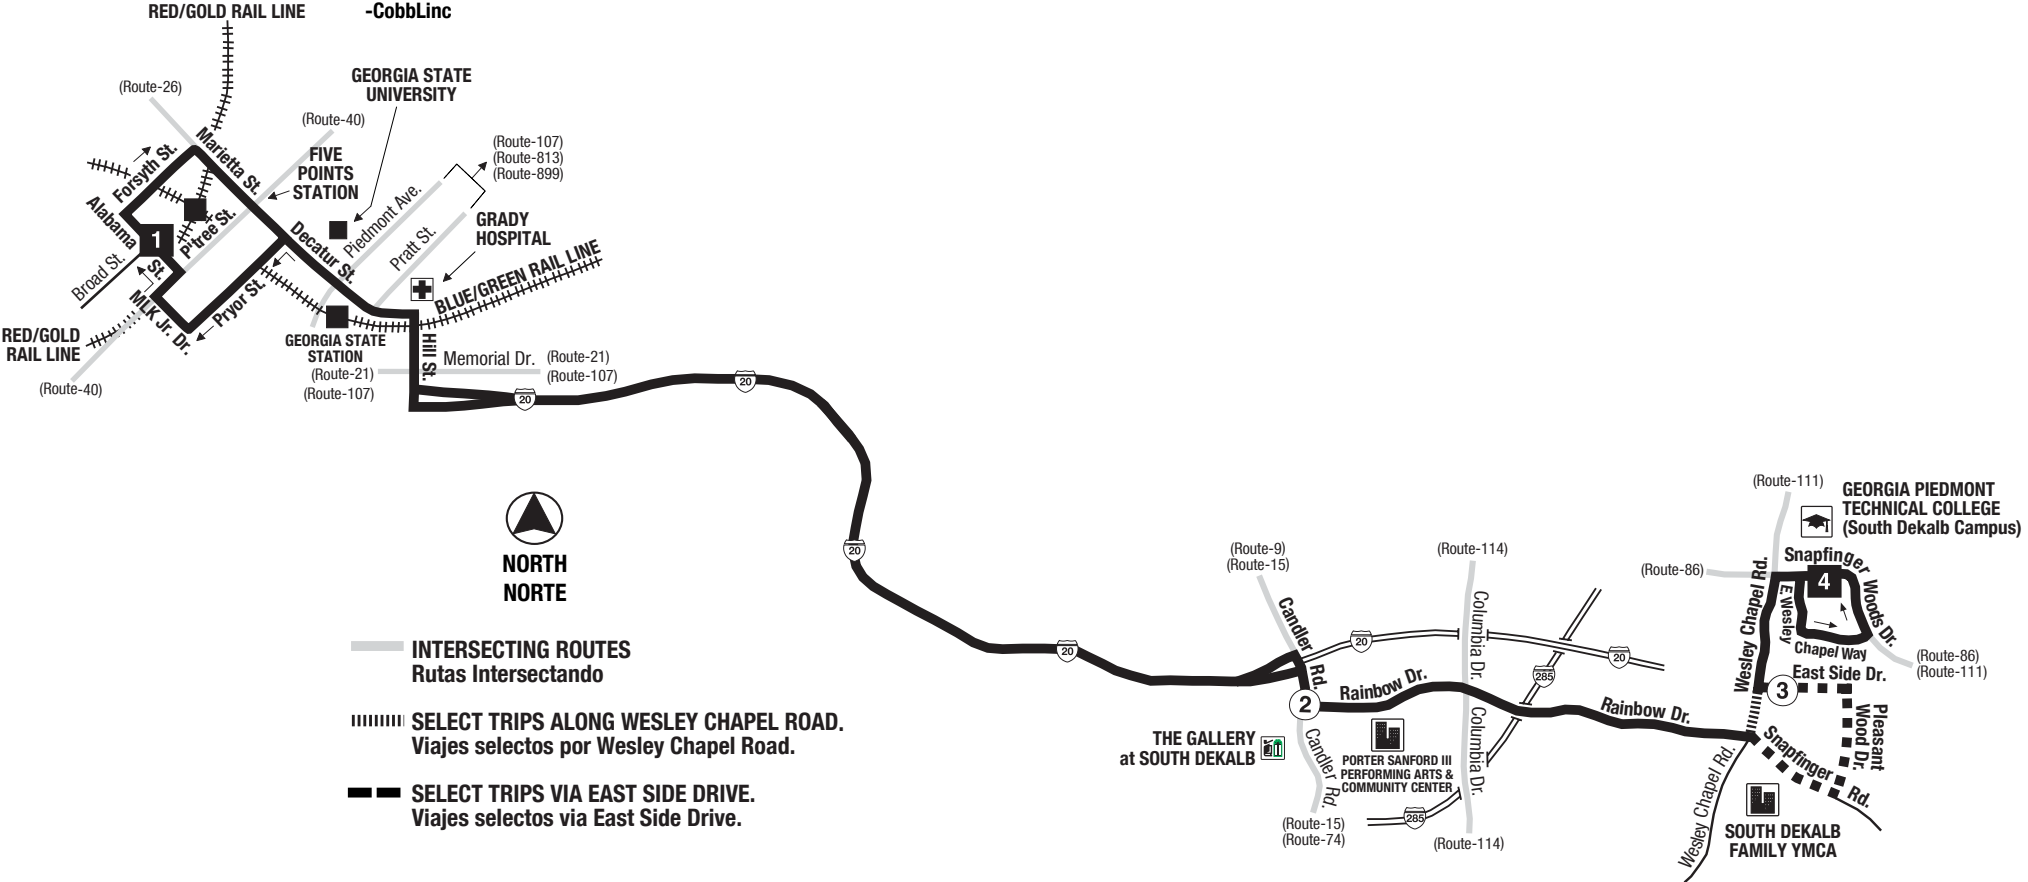

**Routes intersecting at Five Points Station:  
Rutas intersectando en la Estación Five Points:**

- 3-Martin Luther King Jr. Drive/Auburn Avenue
- 21-Memorial Drive
- 26-Marietta Street/Perry Boulevard
- 40-Peachtree Street/Downtown
- 42-Pryor Road
- 49-McDonough Boulevard
- 55-Jonesboro Road
- 186-Rainbow Drive/South Dekalb
- 813-Atlanta University Center
- 816-North Highland Avenue
- CobbLinc

- INTERSECTING ROUTES**  
Rutas Intersectando
- SELECT TRIPS ALONG WESLEY CHAPEL ROAD.**  
Viajes selectos por Wesley Chapel Road.
- SELECT TRIPS VIA EAST SIDE DRIVE.**  
Viajes selectos via East Side Drive.

THE GALLERY at SOUTH DEKALB

PORTER SANFORD III PERFORMING ARTS & COMMUNITY CENTER

SOUTH DEKALB FAMILY YMCA

GEORGIA PIEDMONT TECHNICAL COLLEGE (South Dekalb Campus)