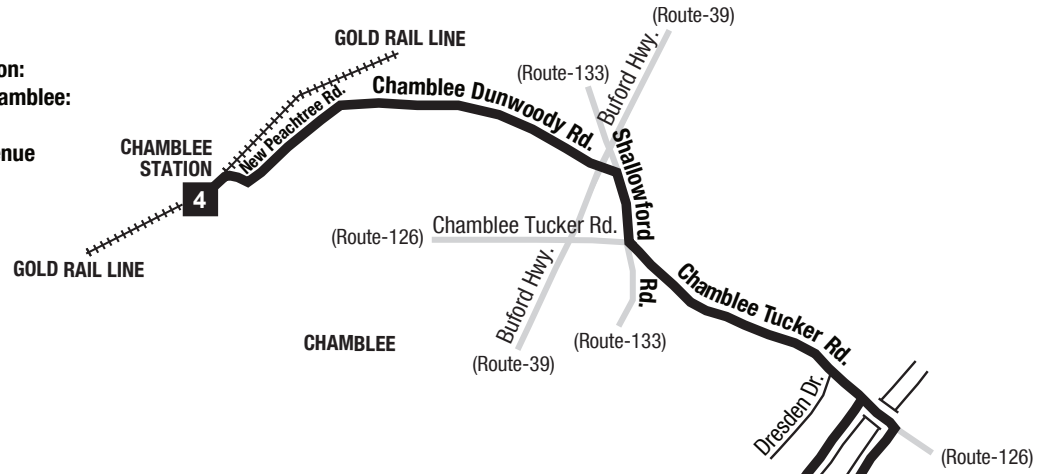

**Routes intersecting at Chamblee Station:  
Rutas intersectando en la Estación Chamblee:**

- 19-Clairmont Road/West Howard Avenue
- 47-I-85 Access Road
- 103-Peeler Road
- 126-Embry Hills
- 132-Tilly Mill Road
- 825-Johnson Ferry Road

**Routes intersecting at Brookhaven/Oglethorpe Station:  
Rutas intersectando en la Estación Brookhaven/Oglethorpe:**

- 8-North Druid Hills Road
- 25-Peachtree Boulevard
- 47-I-85 Access Road
- 110-Peachtree Road/Buckhead

**NORTH  
NORTE**

**INTERSECTING ROUTES  
Rutas Intersectando**