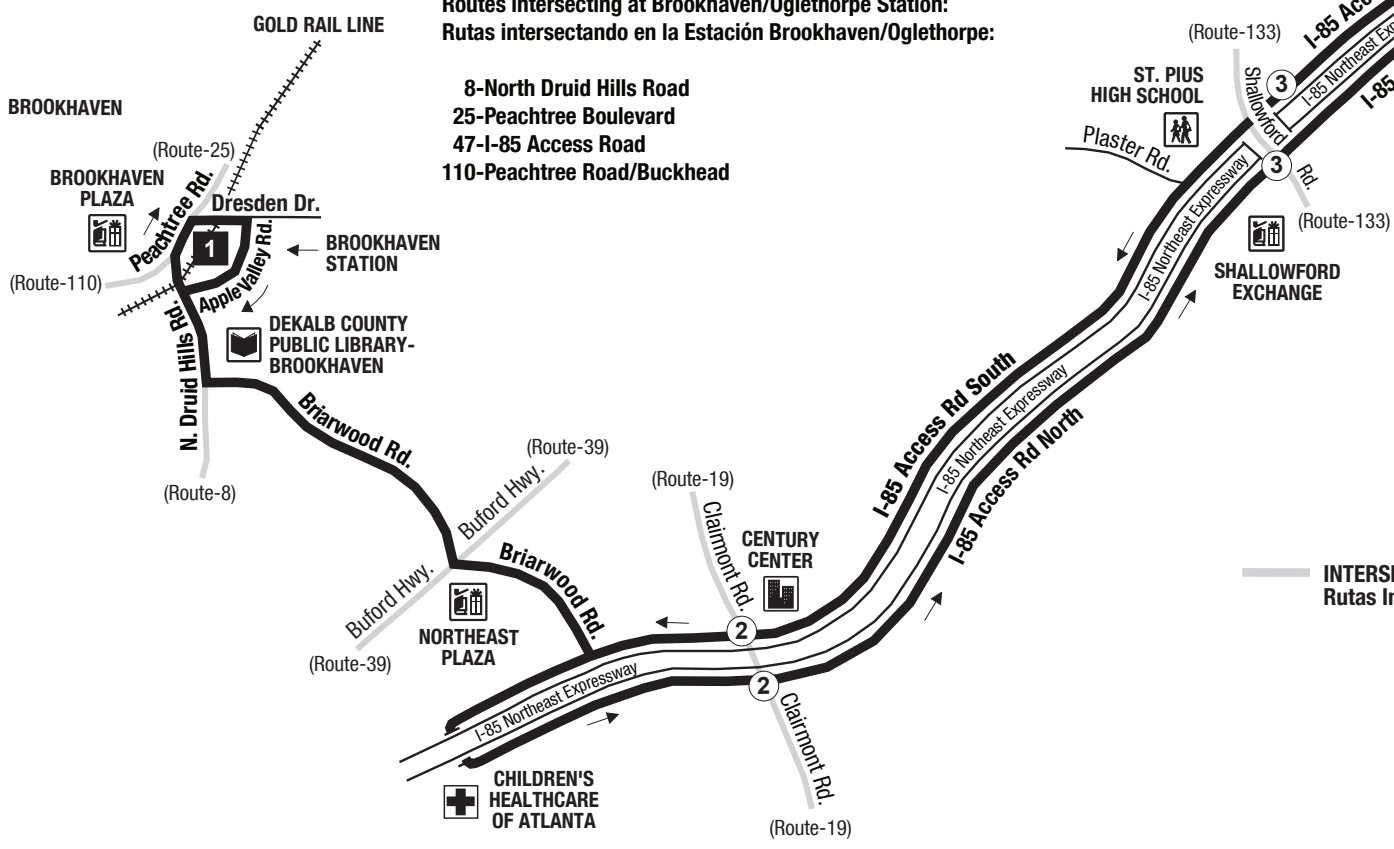

**Routes intersecting at Chamblee Station:  
Rutas intersectando en la Estación Chamblee:**

- 19-Clairmont Road/West Howard Avenue
- 47-I-85 Access Road
- 103-Peeler Road
- 126-Embry Hills
- 132-Tilly Mill Road
- 825-Johnson Ferry Road

**Routes intersecting at Brookhaven/Oglethorpe Station:  
Rutas intersectando en la Estación Brookhaven/Oglethorpe:**

- 8-North Druid Hills Road
- 25-Peachtree Boulevard
- 47-I-85 Access Road
- 110-Peachtree Road/Buckhead

**NORTH  
NORTE**

**INTERSECTING ROUTES  
Rutas Intersectando**